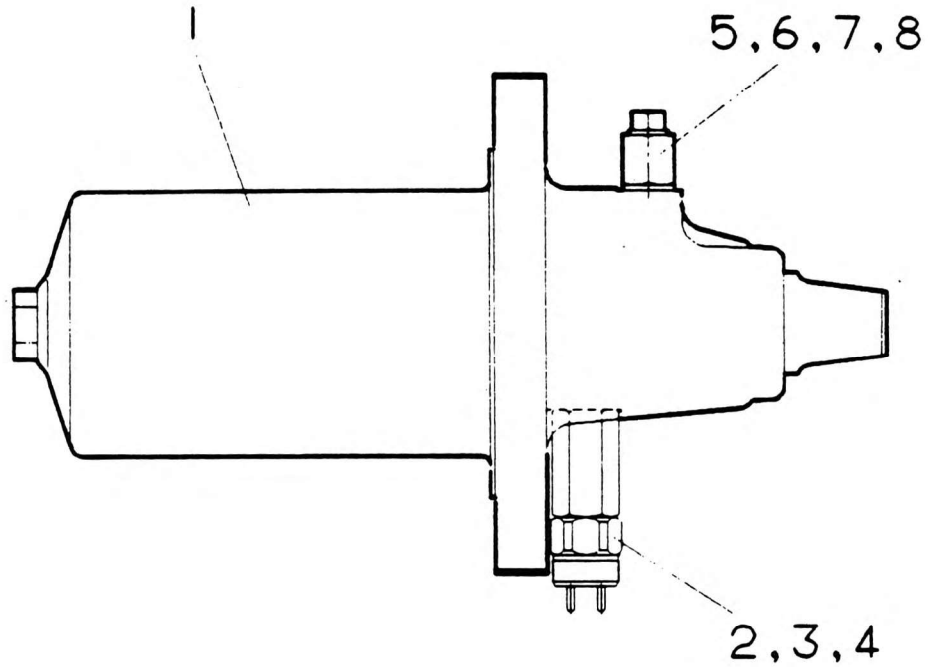

STEERING LOCK CYLINDER ASSY

NO.	PART NO.	QTY.	DESCRIPTION	NO.	PART NO.	QTY.	DESCRIPTION
1 +	7-009-000025	1	Pneumatic Cylinder Steering Lock				
2	7-872-000496	1	Switch				
3	8364234	1	Dowel				
4	13104	1	Washer Sealing				
5	4-443-990034	1	Reducer M2 x 1.5/8" BSP				
6	572247	1	Copper Washer 1/2"				
7	8358950	1	Coupling Reducer 1/2" OD/1/8" BSP				
8	97937	1	Washer Sealing				